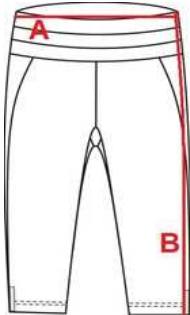

# FK77

Ladies' 7/8 leggings sport

---

cm	S	M	L	XL	XXL
A	34	36	38	40	42
B	68	69	70	71	72

Orientation sizes of the product.